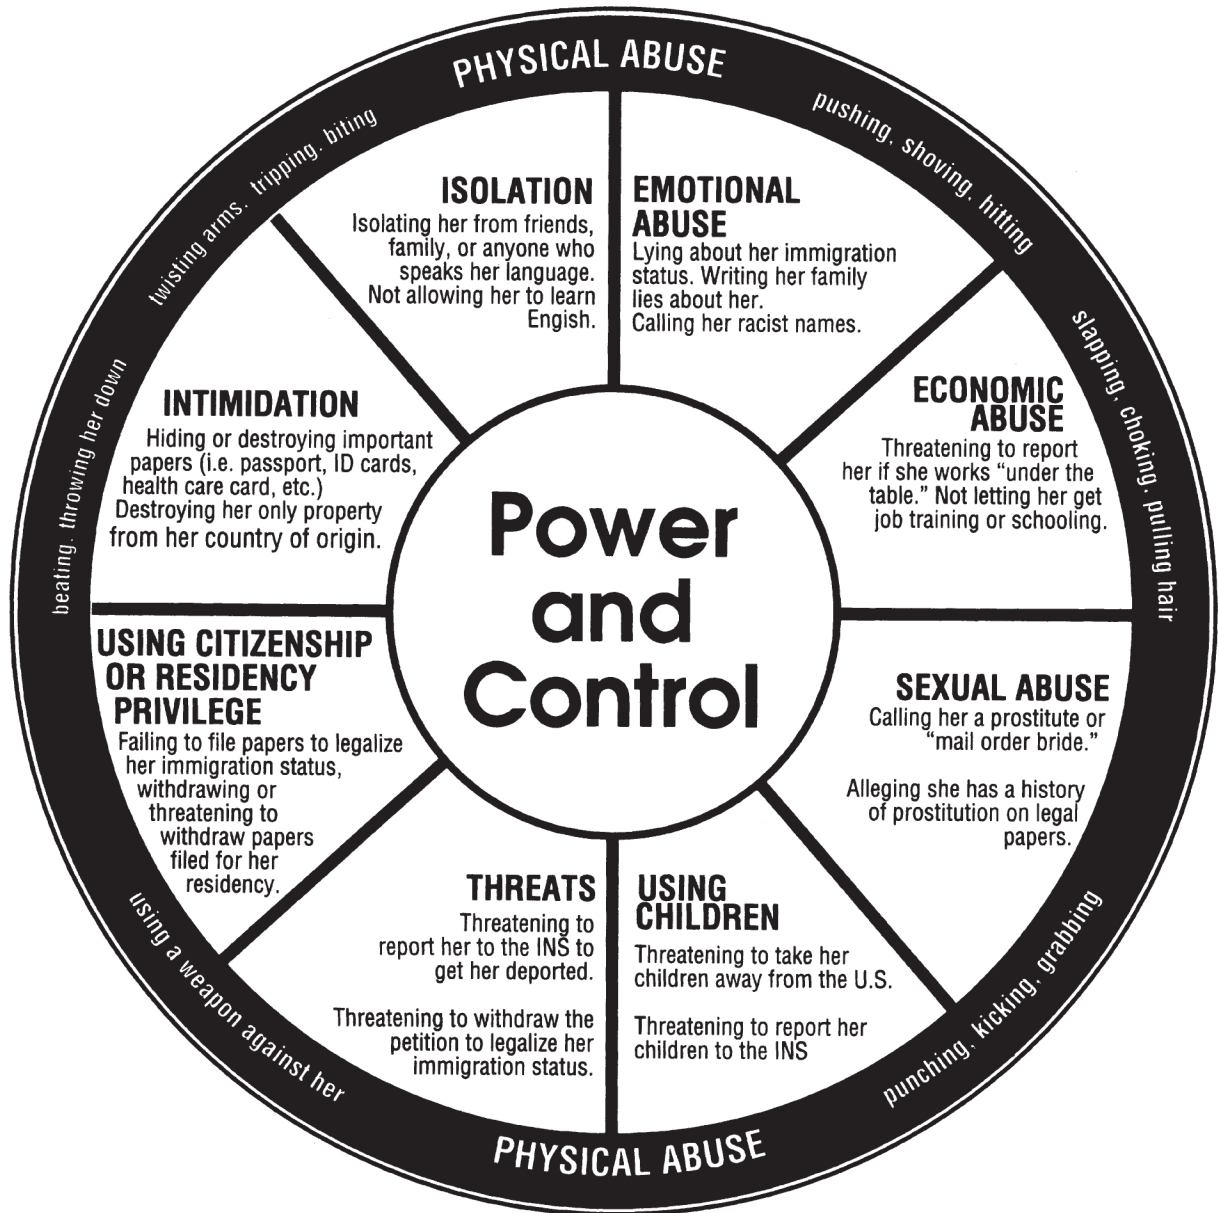

Forms of Domestic Violence that Women Experience
Immigrant Women

This version of the Power and Control wheel, adapted with permission from the Domestic Abuse Intervention Project in Deluth, Minnesota, focuses on some of the many ways battered immigrant women can be abused.