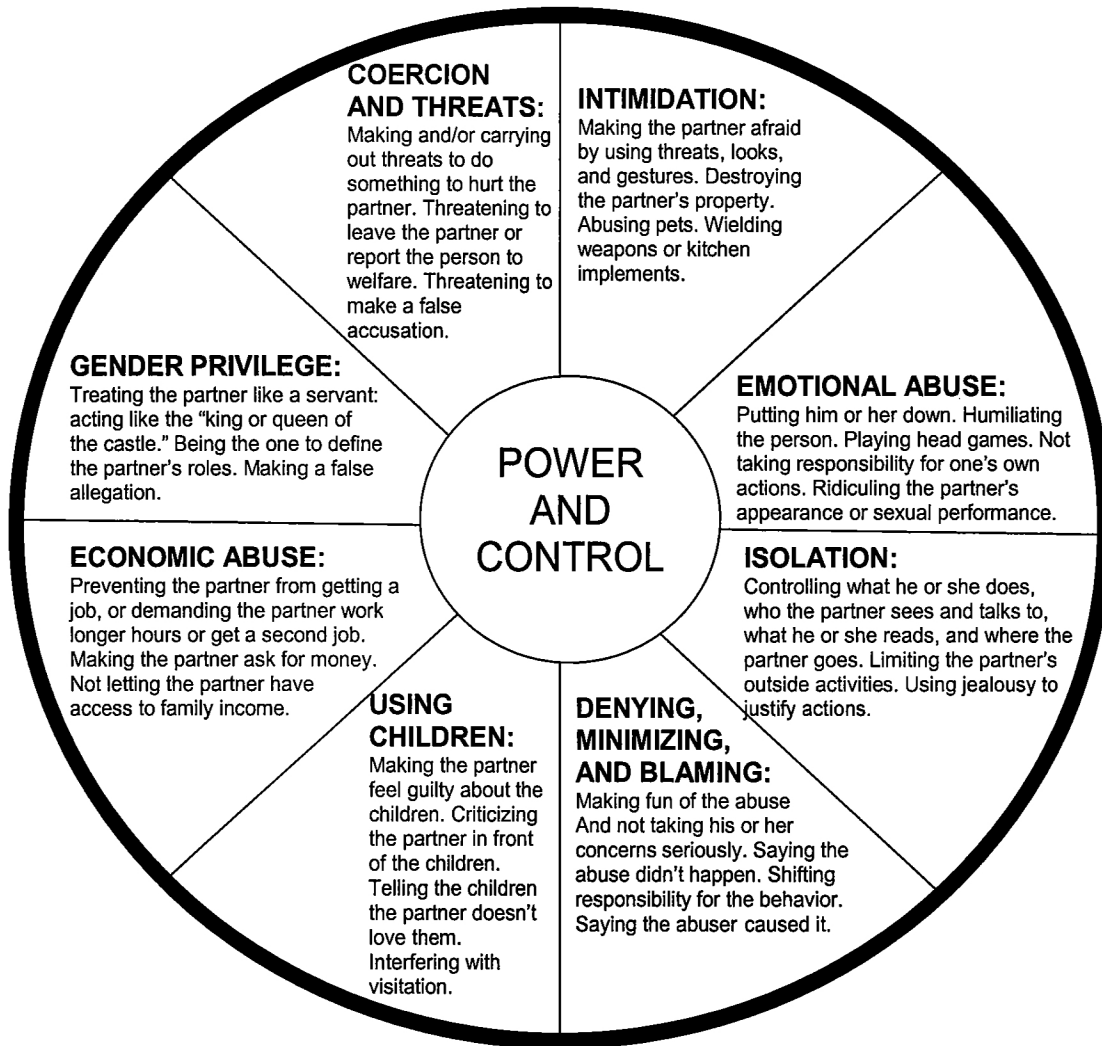

GENDER-INCLUSIVE

POWER AND CONTROL WHEEL

Physical and sexual assaults, or threats to commit them, are often linked to other abusive behaviors. Although physical assaults may occur only occasionally, they can instill the fear of future violence, allowing the abuser to take control of the partner's life. The Gender-Inclusive Power and Control Wheel is a helpful tool to understand the overall pattern of abusive and violent behavior.

Original Power and Control Wheel developed by:
Domestic Abuse Intervention Project
202 East Superior Street
Duluth, MN 55802

Adapted by:
SAVE: Stop Abusive and Violent Environments
Technical assistance - Training - Education
P.O. Box 1221
Rockville, MD 20849
6/24/09