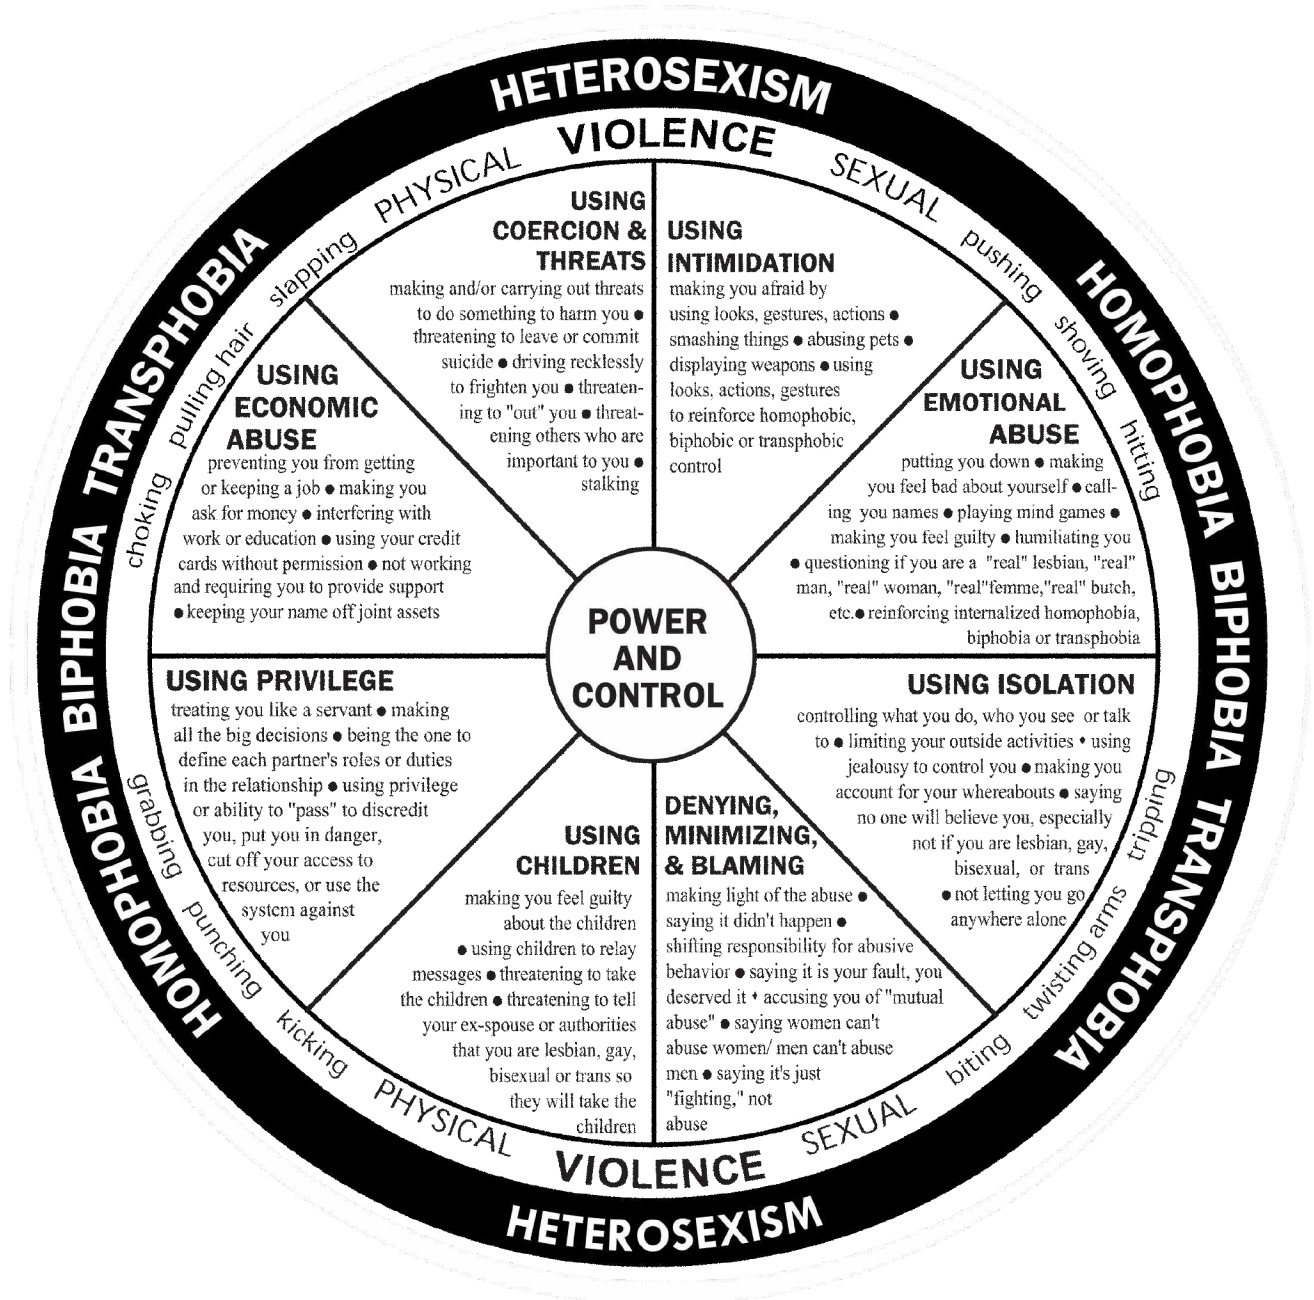

# Power and Control Wheel for Lesbian, Gay, Bisexual and Trans Relationships

Developed by Roe & Jagodinsky

Adapted from the

Domestic Abuse Intervention Project | 206 West Fourth Street | Duluth, Minnesota 55806 | 218/722-4134

NATIONAL DOMESTIC VIOLENCE HOTLINE • 1.800.799.SAFE (7233) • WWW.THEHOTLINE.ORG